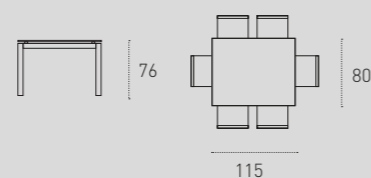

TUCANO 115

TAVOLO DA CUCINA/KITCHEN TABLE
COD. TP153

Tavolo fisso in metallo verniciato silver 0140 e piano in laminato effetto deserto 1729.

Non-extendible table with 0140 silver painted metal frame and 1729 desert finishing laminate top.

Sedia_chair Cordoba cod. SE804.

FINITURE STRUTTURA / Frame finishes

METALLO/ Metal

0140
Argento
Silver

FINITURE PIANO / Top finishing

LAMINATO/ Laminate

1724
Castoro
Beaver

1727
Rustico
Country

1728
Rustico bianco
White country

1729
Deserto
Desert

MISURE / Size

L 115 P 80 H 76 cm