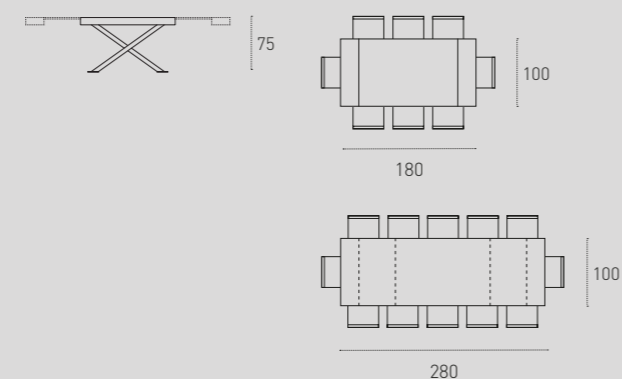

FINITURE STRUTTURA E PIANO / Frame and top finishing

LAMINATO/ Laminated

1724
Castoro
Beaver

1727
Rustico
Country

1728
Rustico bianco
White country

1729
Deserto
Desert

MISURE / Size

L 180 / 280 P 90 H 75 cm