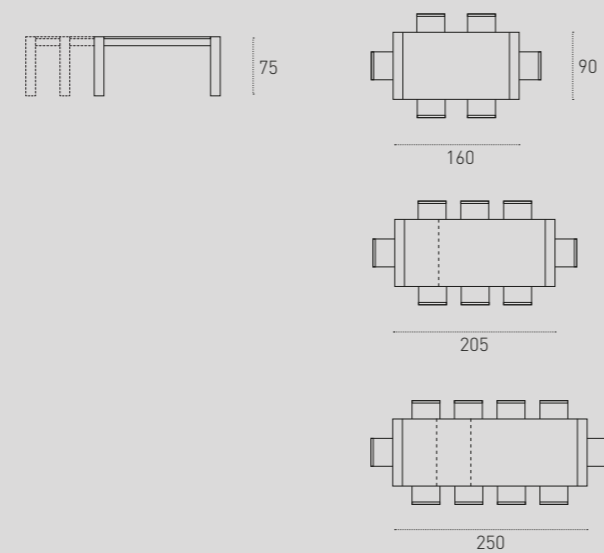

FINITURE STRUTTURA / Frame finishing

FINITURE PIANO / Top finishing

MISURE / Size

LAMINATO/ Laminate

LAMINATO/ Laminate

L 160 / 205 / 250 P 90 H 75 cm

1724
Castoro
Beaver

1724
Castoro
Beaver

1727
Rustico
Country

1727
Rustico
Country

1728
Rustico bianco
White country

1728
Rustico bianco
White country

1729
Deserto
Desert

1729
Deserto
Desert

LAMINATO/ Laminate

GRES/ Stoneware

1724
Castoro
Beaver

3618
Arabesque
Arabesque

1727
Rustico
Country

3521
Grafite
Graphite