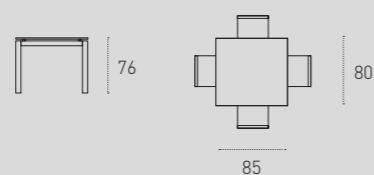

L 85 P 80 H 76 cm

PANDORA 5m

CONSOLLE
COD. CO507

Consolle allungabile in laminato
Castoro 1724 con vano per riporre
le allunghe.

Extendable laminate consolle with
extension storage compartment in
Beaver 1724 finishing.