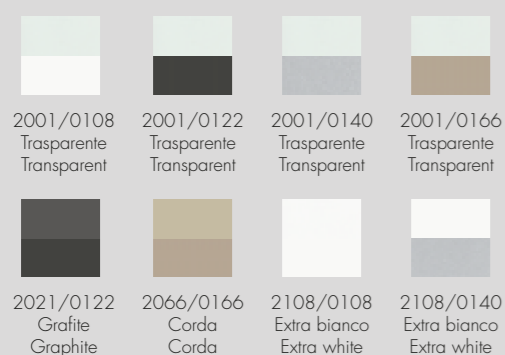

VETRO / Glass