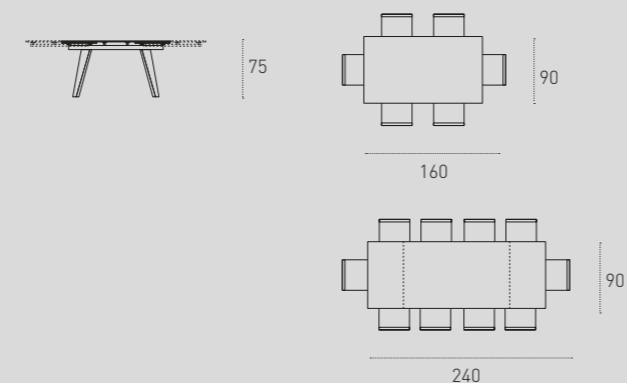

Sedia_chair Santiago cod. SE189.

FINITURE STRUTTURA / Frame finishing

METALLO/ Metal

FINITURE PIANO - CORSIE / Top - slides finishing

GRES/ Stoneware

VETRO/ Glass

MISURE / Size

L 160 / 240 P 90 H 75 cm