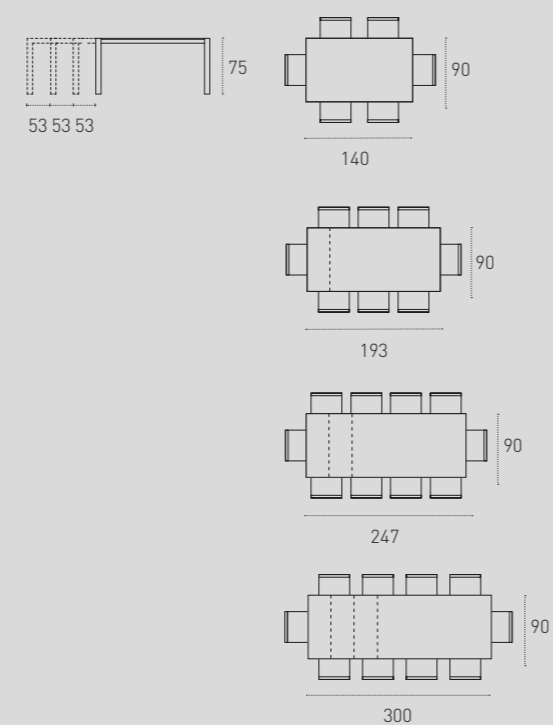

MISURE / Size

L 140 / 193 / 247 / 300 P 90 H 75 cm