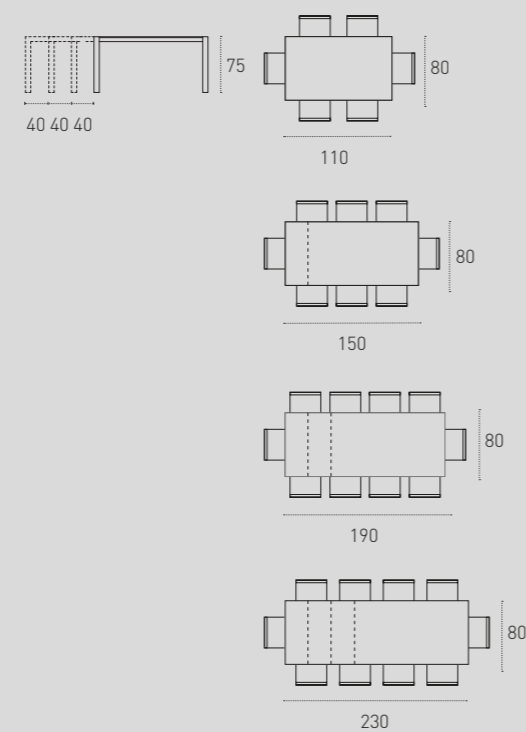

MISURE / Size

L 110 / 150 / 190 / 230 P 80 H 75 cm